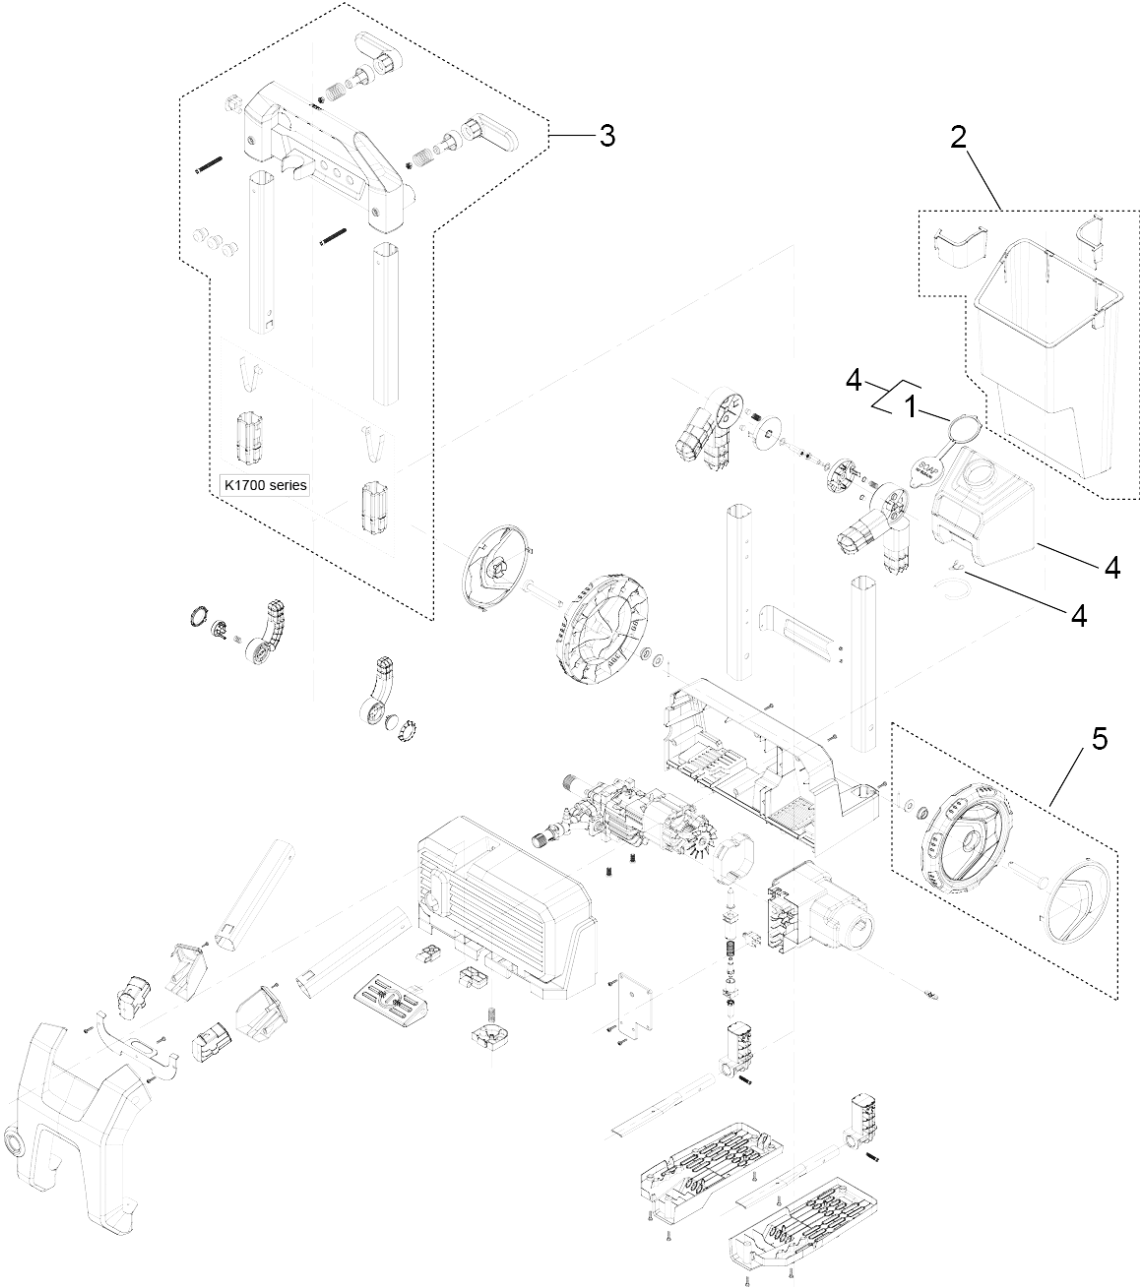

Table of contents

K1700 (1.106-109.0)	2
10 Spare Part List K17XX/K18XX	3
10 Individual Parts	4
20 Electric Box	6
30 Accessories	8

K1700 (1.106-109.0)

POS	Description	Quantity	Unit
10	Spare Part List K17XX/K18XX	1.000	ST

10 Spare Part List K17XX/K18XX

POS	Description	Quantity	Unit
10	Individual Parts	1.000	ST
20	Electric Box	1.000	ST
30	Accessories	1.000	ST

10 Individual Parts

POS	Article no.	Description	Quantity	Unit	Remark	Foot note text
1	8.755-855.0	SPARE, SOAP TANK COVER, K1700/1800 EPW	1.000	ST		ARTICLE ONLY AVAILABLE AT KNA
2	8.756-209.0	SPARE, BUCKET GRY, K1700/1800	1.000	ST	For K1710/K1810 series	ARTICLE ONLY AVAILABLE AT KNA
2	8.755-856.0	SPARE, BUCKET, K1700/1800 EPW	1.000	ST	For K1700/K1800 series	ARTICLE ONLY AVAILABLE AT KNA
3	8.755-858.0	KIT, HANDLE, K1800 EPW	1.000	ST	For K1800/K1810 series	ARTICLE ONLY AVAILABLE AT KNA
3	8.755-857.0	KIT, HANDLE, K1700 EPW	1.000	ST	For K1700/K1710 series	ARTICLE ONLY AVAILABLE AT KNA
4	8.755-859.0	KIT, DETERGENT TANK, K-SERIES EPW	1.000	ST		ARTICLE ONLY AVAILABLE AT KNA
5	8.756-210.0	KIT, 8" WHEEL GRY, K1700/1800 EPW	1.000	ST	For K1710/K1810 series	ARTICLE ONLY AVAILABLE AT KNA
5	8.755-860.0	KIT, 8" WHEEL, K1700/K1800 EPW	1.000	ST	For K1700/K1800 series	ARTICLE ONLY AVAILABLE AT KNA