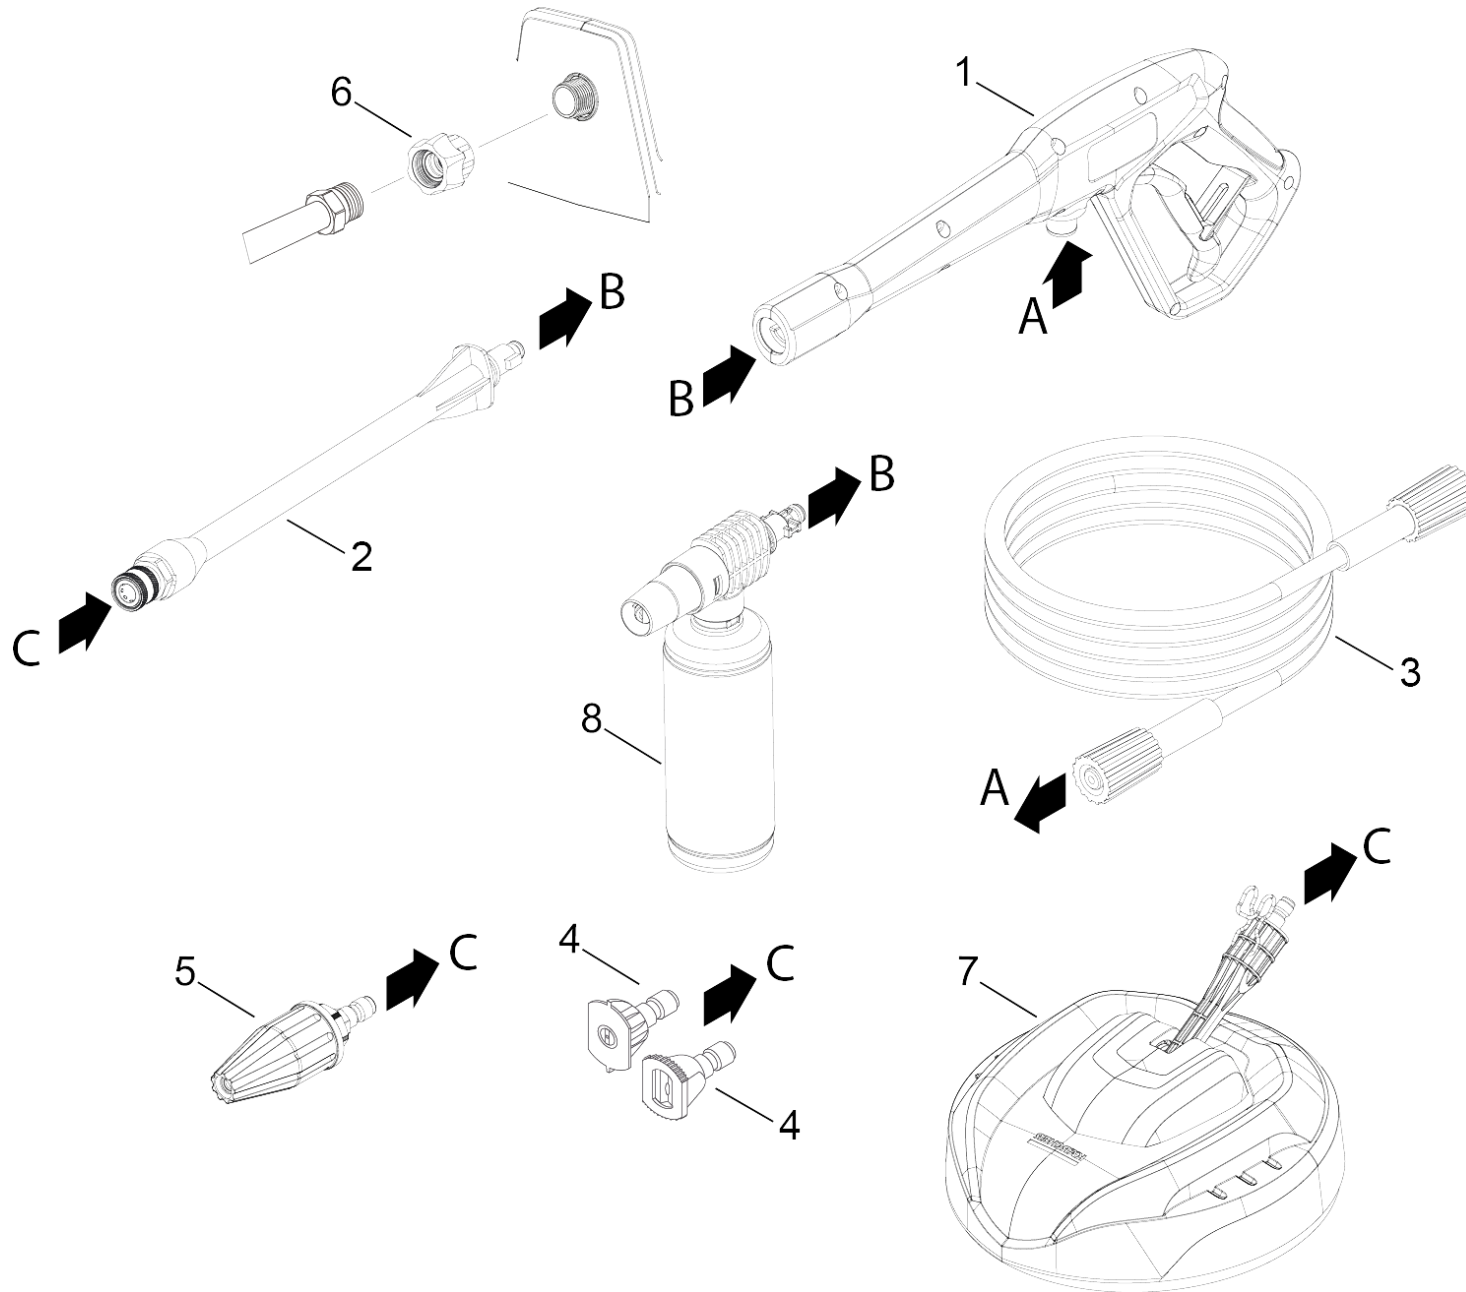

10 Spare Part List K17XX/K18XX

POS	Description	Quantity	Unit
10	Individual Parts	1.000	ST
20	Electric Box	1.000	ST
30	Accessories	1.000	ST

10 Individual Parts

POS	Article no.	Description	Quantity	Unit	Remark	Foot note text
1	8.755-855.0	SPARE, SOAP TANK COVER, K1700/1800 EPW	1.000	ST		ARTICLE ONLY AVAILABLE AT KNA
2	8.756-209.0	SPARE, BUCKET GRY, K1700/1800	1.000	ST	For K1710/K1810 series	ARTICLE ONLY AVAILABLE AT KNA
2	8.755-856.0	SPARE, BUCKET, K1700/1800 EPW	1.000	ST	For K1700/K1800 series	ARTICLE ONLY AVAILABLE AT KNA
3	8.755-858.0	KIT, HANDLE, K1800 EPW	1.000	ST	For K1800/K1810 series	ARTICLE ONLY AVAILABLE AT KNA
3	8.755-857.0	KIT, HANDLE, K1700 EPW	1.000	ST	For K1700/K1710 series	ARTICLE ONLY AVAILABLE AT KNA
4	8.755-859.0	KIT, DETERGENT TANK, K-SERIES EPW	1.000	ST		ARTICLE ONLY AVAILABLE AT KNA
5	8.756-210.0	KIT, 8" WHEEL GRY, K1700/1800 EPW	1.000	ST	For K1710/K1810 series	ARTICLE ONLY AVAILABLE AT KNA
5	8.755-860.0	KIT, 8" WHEEL, K1700/K1800 EPW	1.000	ST	For K1700/K1800 series	ARTICLE ONLY AVAILABLE AT KNA

20 Electric Box

POS	Article no.	Description	Quantity	Unit	Foot note text
1	8.755-854.0	SPARE, GFCI, K1700/1800 EPW	1.000	ST	ARTICLE ONLY AVAILABLE AT KNA

30 Accessories

POS	Article no.	Description	Quantity	Unit	Foot note text
1	8.755-850.0	SPARE, GUN, K1700/1800 EPW	1.000	ST	ARTICLE ONLY AVAILABLE AT KNA
2	8.755-851.0	SPARE, WAND, K1700/1800 EPW	1.000	ST	ARTICLE ONLY AVAILABLE AT KNA
3	8.755-852.0	SPARE,HOSE HIGH PRESSURE, K1700/1800 EPW	1.000	ST	ARTICLE ONLY AVAILABLE AT KNA
4	8.755-853.0	SPARE, NOZZLE PACK, K1700/1800 EPW	1.000	ST	ARTICLE ONLY AVAILABLE AT KNA
5	8.755-846.0	TURBO NOZZLE, QC, ELECTRIC PKG	1.000	ST	ARTICLE ONLY AVAILABLE AT KNA
6	8.755-847.0	GARDEN HOSE CONNECTION, METAL PKG	1.000	ST	ARTICLE ONLY AVAILABLE AT KNA
7	8.755-848.0	SURFACE CLEANER, 11" PKG, K1700-K2000	1.000	ST	ARTICLE ONLY AVAILABLE AT KNA
8	8.755-849.0	FOAM NOZZLE, QC PKG	1.000	ST	ARTICLE ONLY AVAILABLE AT KNA