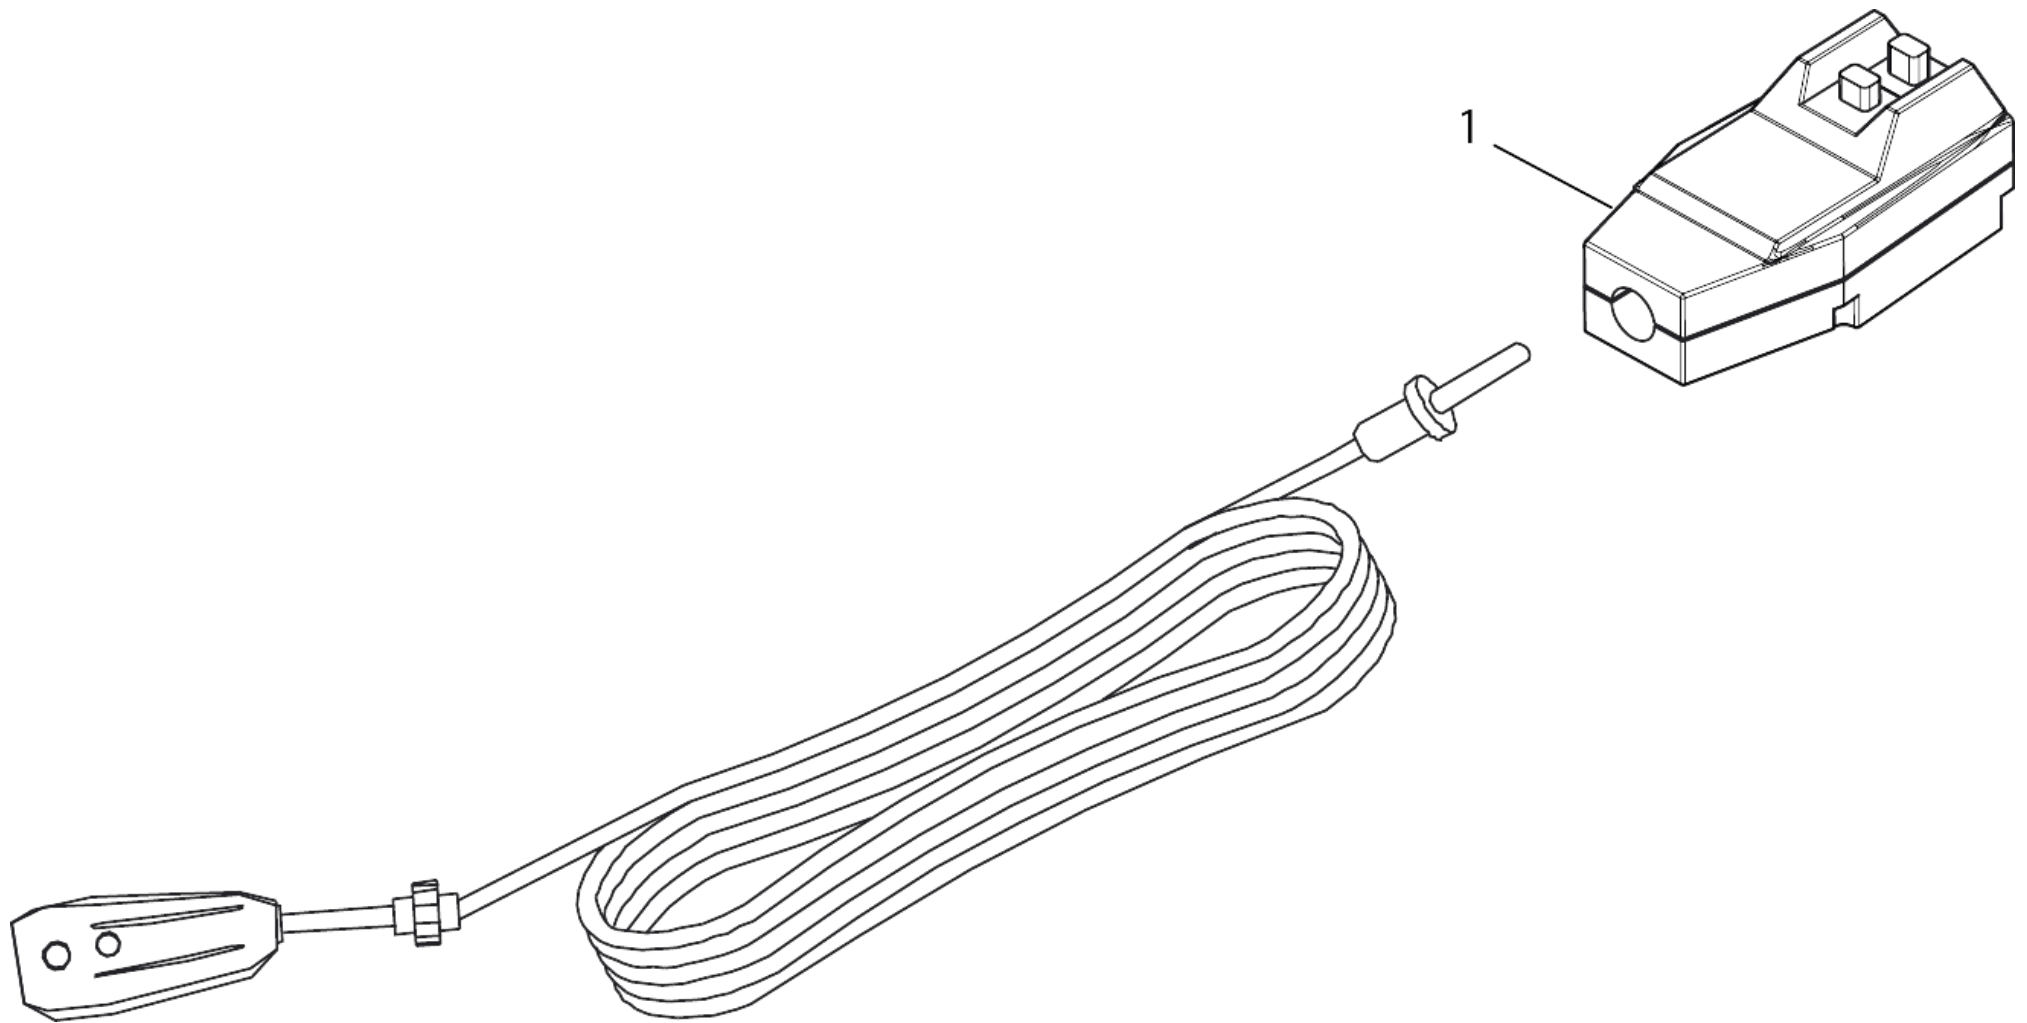

Table of contents

K1700 (1.106-109.0)	2
10 Spare Part List K17XX/K18XX	3
10 Individual Parts	4
20 Electric Box	6
30 Accessories	8

K1700 (1.106-109.0)

POS	Description	Quantity	Unit
10	Spare Part List K17XX/K18XX	1.000	ST

10 Spare Part List K17XX/K18XX

POS	Description	Quantity	Unit
10	Individual Parts	1.000	ST
20	Electric Box	1.000	ST
30	Accessories	1.000	ST

10 Individual Parts

POS	Article no.	Description	Quantity	Unit	Remark	Foot note text
1	8.755-855.0	SPARE, SOAP TANK COVER, K1700/1800 EPW	1.000	ST		ARTICLE ONLY AVAILABLE AT KNA
2	8.756-209.0	SPARE, BUCKET GRY, K1700/1800	1.000	ST	For K1710/K1810 series	ARTICLE ONLY AVAILABLE AT KNA
2	8.755-856.0	SPARE, BUCKET, K1700/1800 EPW	1.000	ST	For K1700/K1800 series	ARTICLE ONLY AVAILABLE AT KNA
3	8.755-858.0	KIT, HANDLE, K1800 EPW	1.000	ST	For K1800/K1810 series	ARTICLE ONLY AVAILABLE AT KNA
3	8.755-857.0	KIT, HANDLE, K1700 EPW	1.000	ST	For K1700/K1710 series	ARTICLE ONLY AVAILABLE AT KNA
4	8.755-859.0	KIT, DETERGENT TANK, K-SERIES EPW	1.000	ST		ARTICLE ONLY AVAILABLE AT KNA
5	8.756-210.0	KIT, 8" WHEEL GRY, K1700/1800 EPW	1.000	ST	For K1710/K1810 series	ARTICLE ONLY AVAILABLE AT KNA
5	8.755-860.0	KIT, 8" WHEEL, K1700/K1800 EPW	1.000	ST	For K1700/K1800 series	ARTICLE ONLY AVAILABLE AT KNA